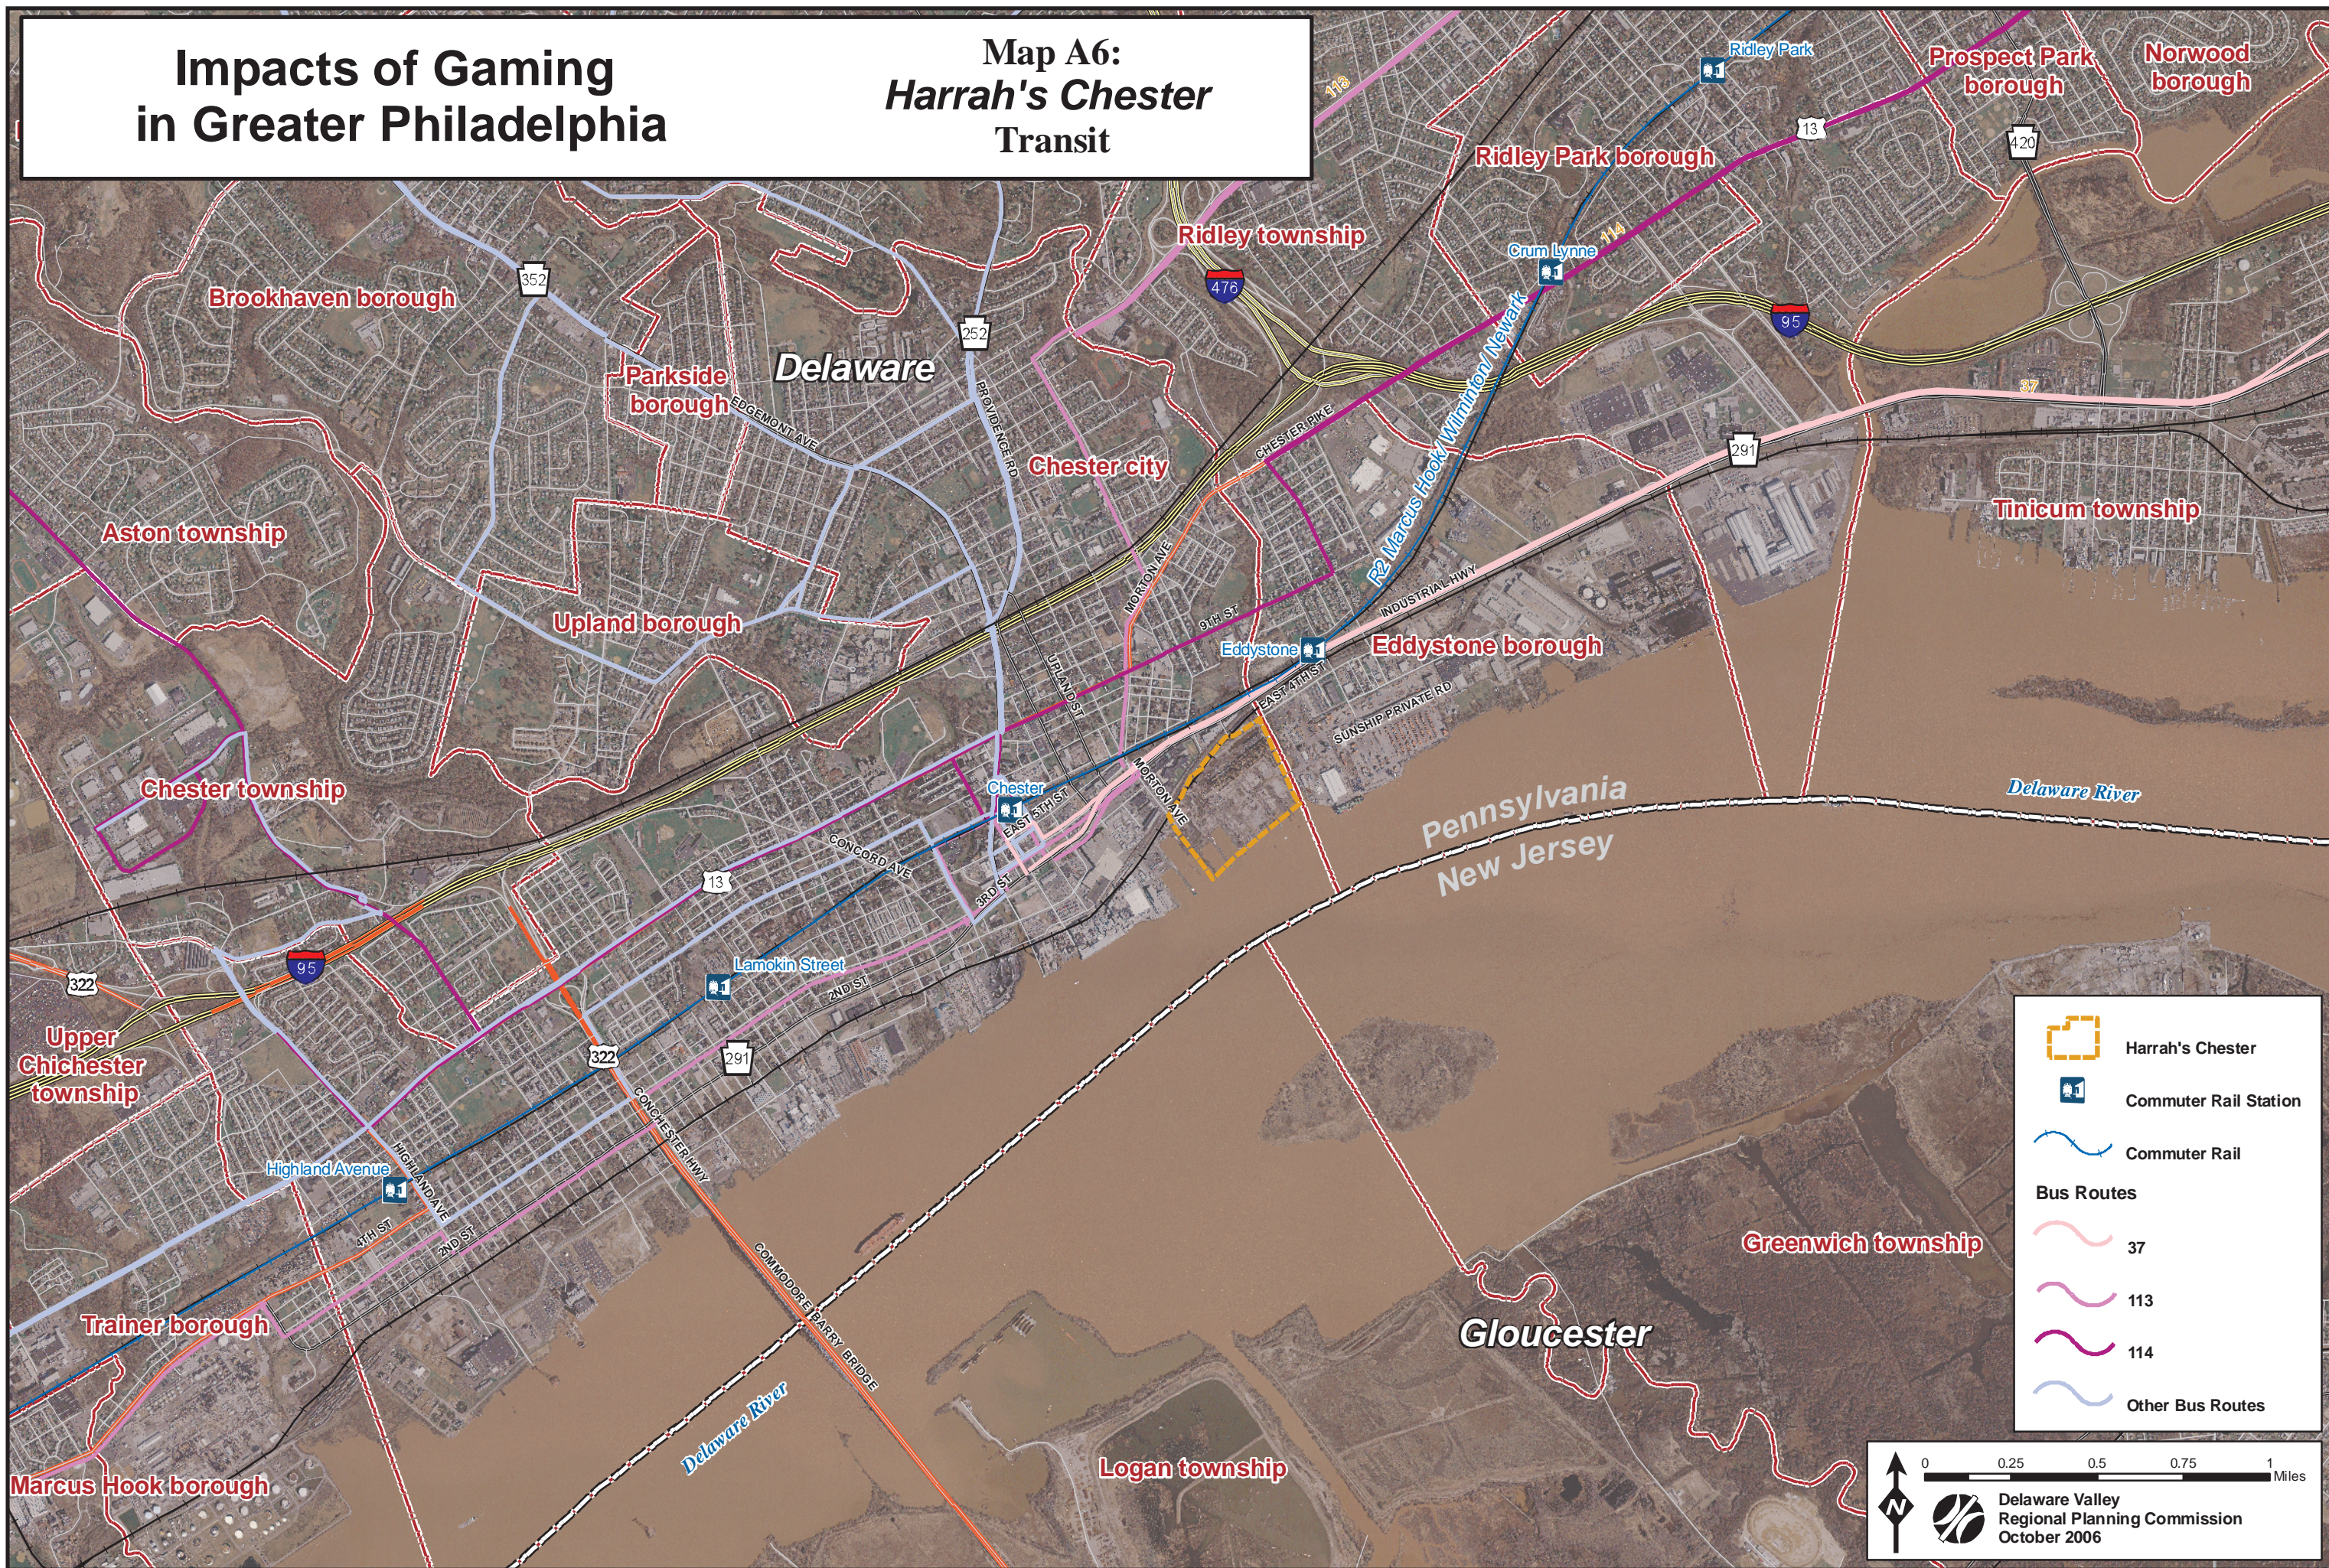

Impacts of Gaming in Greater Philadelphia

Map A6: Harrah's Chester Transit

 Harrah's Chester

 Commuter Rail Station

 Commuter Rail

Bus Routes

 37

 113

 114

 Other Bus Routes

0 0.25 0.5 0.75 1 Miles

Delaware Valley
Regional Planning Commission
October 2006